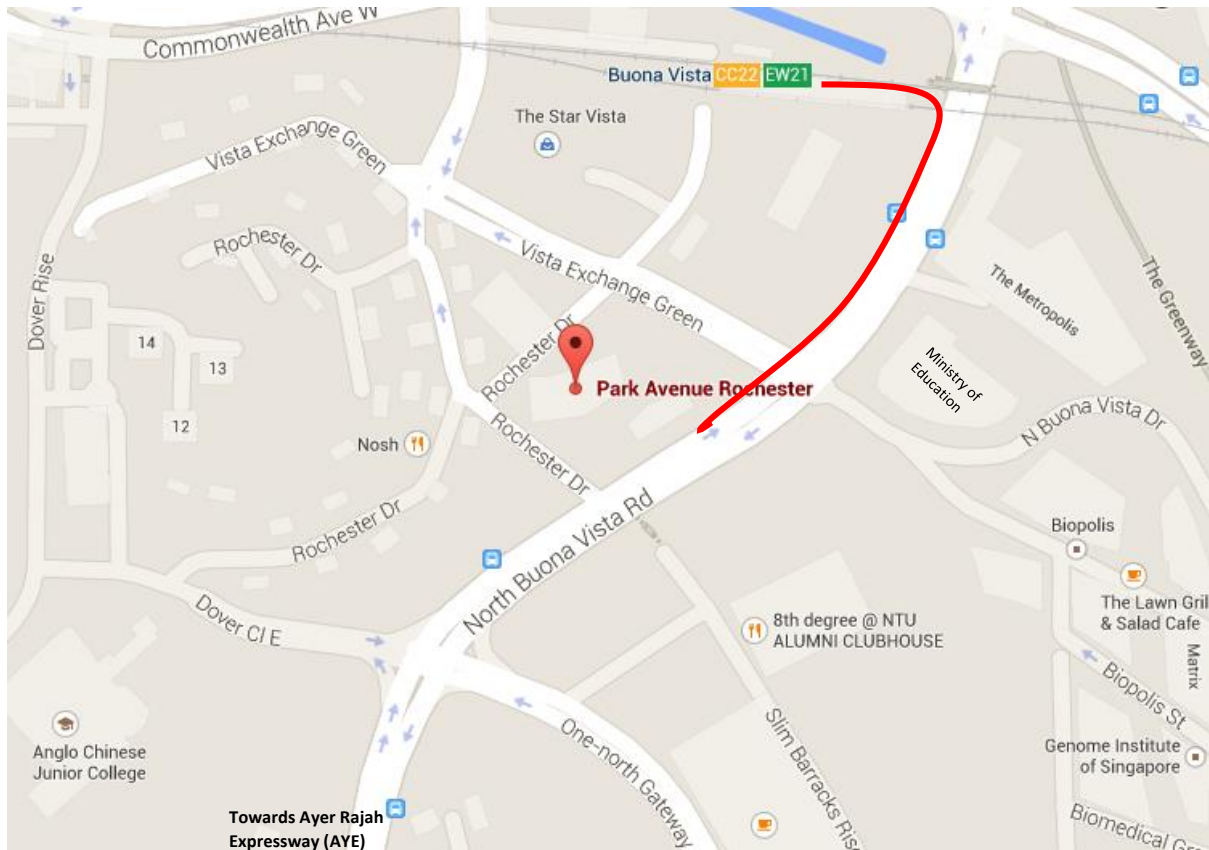

## Directions to Park Avenue Rochester

Address: 31 Rochester Drive, Singapore 138 637

Tel: +65 6808 8600

### By Public transport

1. Take the Mass Rapid Transit (MRT) via the East-West Line (green Line) to EW21 Buona Vista MRT Station.
2. Once you exit from the station, walk towards Buona Vista Road and pass by the Ministry of Education headquarters.
3. Park Avenue Rochester is located diagonally opposite the Ministry of Education headquarters.

### By Taxi / Drive

1. From your destination, take the Ayer Rajah Expressway (AYE) and exit from North Buona Vista Road.
2. After passing by Fairfield Methodist School, Anglo Chinese Junior College and Dover Close East, turn left into Rochester Drive.
3. Immediately make a right turn into the hotel lobby drive through or car park.